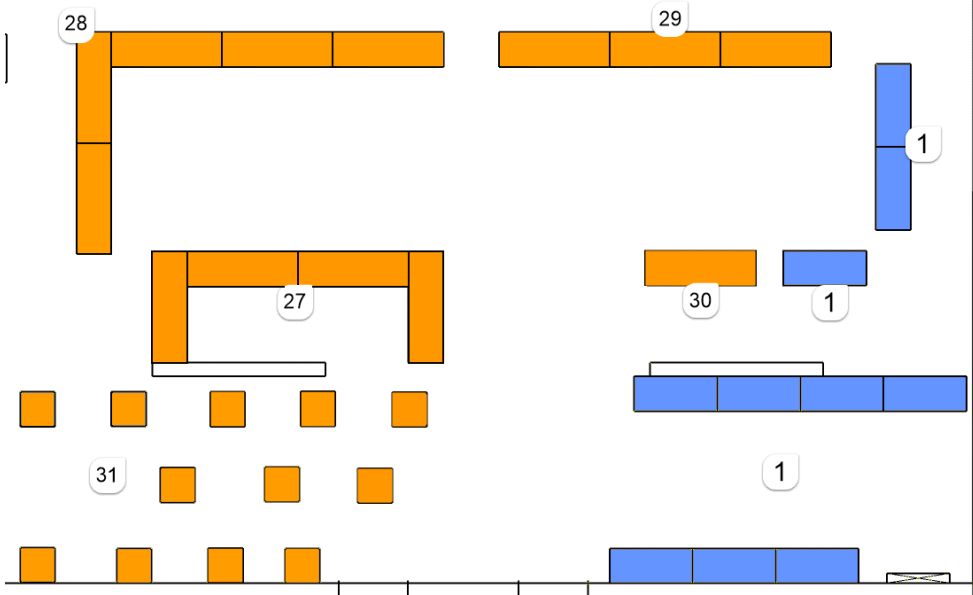

East KingCo Rock Club 2018 Gem and Mineral Show Pickering Barn, Issaquah, WA

LOBBY

1	East KingCo Rock Club	https://www.facebook.com/EastKingCoRockClub/ www.eastkingco.org
2	Earthlight	https://www.facebook.com/earthlightgems/?ref=br_rs
3	Martell & Martell	bkmartell@hotmail.com
4	Gem Nest	info@gemnest.com
5	R&T Crystals	https://www.facebook.com/RtCrystalsnBeads/
6	Washington Rocks	https://www.facebook.com/washingtonrocksandjewelry/
7	Main Event Trading	heatherleipham@gmail.com
8	Bolivian Minerals	revjett@msn.com
9	Scotts Rocks & Gems	https://www.scottsrocks.com/
10	The Natural School	anon71563@protonmail.com
11	Tipps Gems	https://www.facebook.com/TippsGems/
12	Delphenos Gems	delphenosgems@gmail.com
13	Crystal Rich	crystalrich@att.net
14	Crystallography	https://www.facebook.com/CrystallographyGems/
15	Pacific Rim Gem	rockguy@comcast.net
16	Natural Gold & Jade	mayvalley@comcast.net