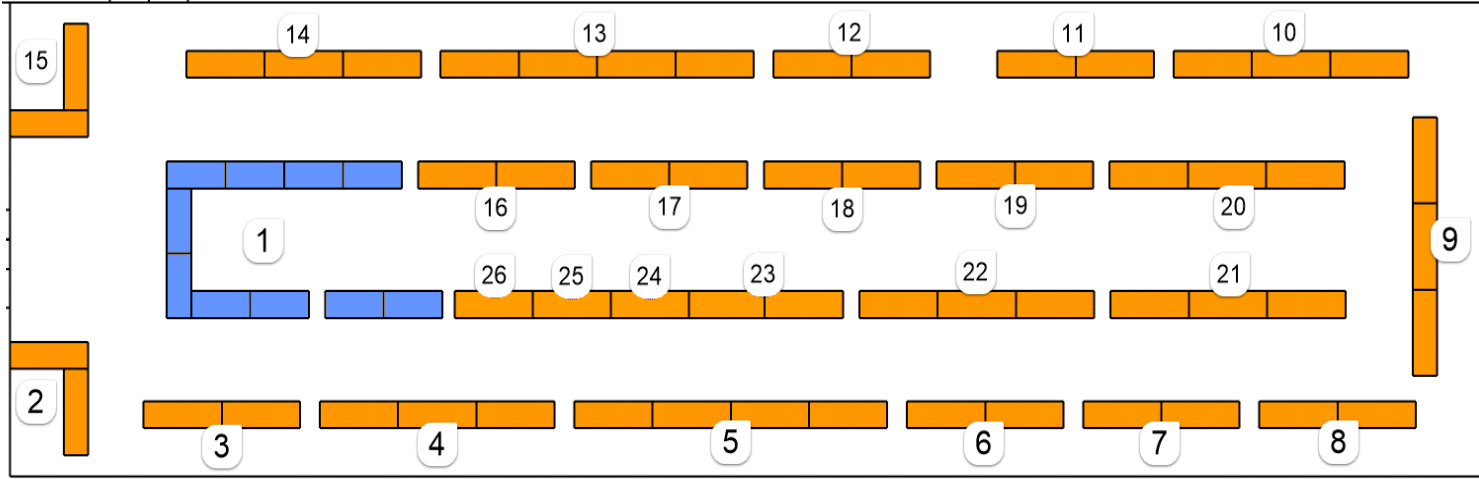

East KingCo Rock Club 2018 Gem and Mineral Show Pickering Barn, Issaquah, WA

LOBBY

1	East KingCo Rock Club	https://www.facebook.com/EastKingCoRockClub/ www.eastkingco.org
2	Earthlight	https://www.facebook.com/earthlightgems/?ref=br_rs
3	Martell & Martell	bkmartell@hotmail.com
4	Gem Nest	info@gemnest.com
5	R&T Crystals	https://www.facebook.com/RtCrystalsnBeads/
6	Washington Rocks	https://www.facebook.com/washingtonrocksandjewelry/
7	Main Event Trading	heatherleipham@gmail.com
8	Bolivian Minerals	revjett@msn.com
9	Scotts Rocks & Gems	https://www.scottsrocks.com/
10	The Natural School	anon71563@protonmail.com
11	Tipps Gems	https://www.facebook.com/TippsGems/
12	Delphenos Gems	delphenosgems@gmail.com
13	Crystal Rich	crystalrich@att.net
14	Crystallography	https://www.facebook.com/CrystallographyGems/
15	Pacific Rim Gem	rockguy@comcast.net
16	Natural Gold & Jade	mayvalley@comcast.net